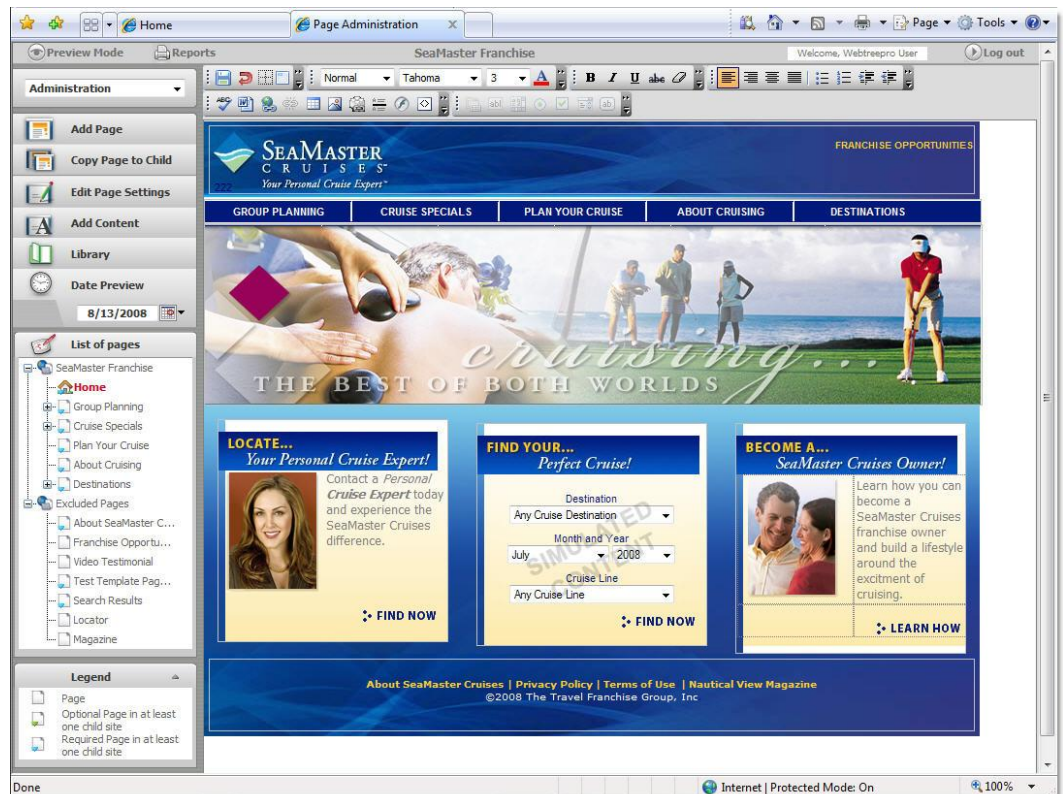

RESOURCE LEAN

Free your communications team to communicate while freeing IT resources for critical objectives

webtreepro

Primero Systems, Inc.
Post Office Box 720490
San Diego, CA 92172
Phone: 866-607-0242
Fax 858-225-0702

Make the Web work for *you*:

Website Agility within Reach!

Webtreepro was born out of a necessity for dealerships, franchises and other businesses to manage their entire family sites by efficiently serving both global and local content. It had to be flexible and powerful enough to support Web 2.0 initiatives like cutting edge design, interactivity and SEO, but simple enough that business users could take advantage of that power without relying on technical resources. It also had to be fully-web based and hosted in order to make it truly "add-water-and-stir" simple to implement. And finally, it had to be priced within reach of virtually any organization.